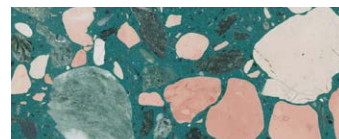

Palladiana green