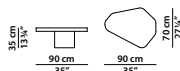

*Compared to the sample present in the materials boxes, for the Bao model the surface is not homogeneous, but pickled and with matter effect.

60 x 56 h45 cm - 23½ x 21¾ h17½"

Tavolino. Small Table.

90 x 70 h35 cm - 35 x 27¼ h13¾"

Tavolino. Small Table.

120 x 68 h25 cm - 46¾ x 26½ h9¾"

Tavolino. Small Table.