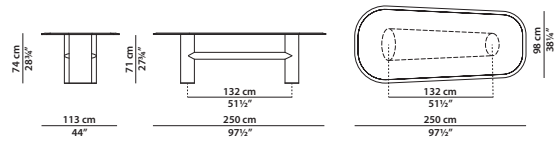

marmo Ocean Storm lucido  
glossy Ocean Storm marble  
(misura max./max size 280x130)

marmo Polar White opaco  
matte Polar White marble

marmo Travertino Silver stuccato con  
resina trasparente e finitura spazzolata  
Travertino Silver marble filled with  
transparent resin and brushed finish

Tavolo. Table.

290 x 123 h74 cm - 113 x 48 h28¾"

Tavolo. Table.