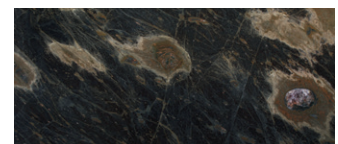

granito Geode lucido
glossy Geode granite