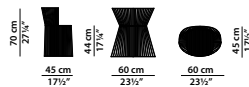

Protective cover not included.

GIBELLINA VESTITA
60 x 45 h70 cm - 23½ x 17½ h27¼"

Sedia. Chair.

37,5 x 37 cm - 14¾ x 14½"

Cuscino di seduta in appoggio in poliuretano espanso a densità unica per outdoor. Profilo decorativo disponibile solo in pelle Lido o Cloister. Rivestimento inferiore in tela outdoor gommata antiscivolo.
Leaned seat cushion in polyurethane foam. Decorative piping iavailable in Lido or Cloister leather only. Lower upholstery in rubber non-slip outdoor fabric.