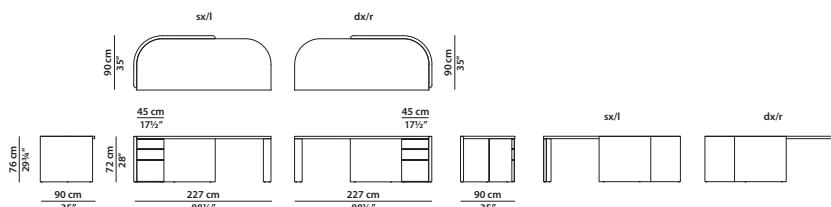

150 x 50 h105 cm – 58½ x 19½ h41"

Mobile basso. Ante e spalle in legno multistrato rivestiti in pelle. Piedini regolabili.
Low cabinet. Plywood leather-covered doors and uprights. Adjustable feet.