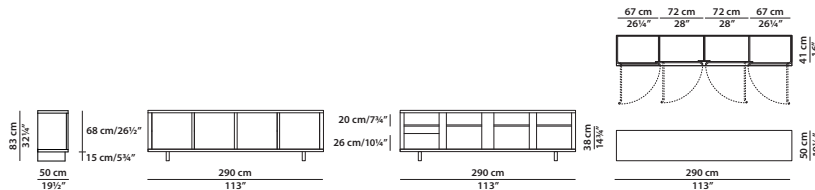

160 x 39 h216 cm – 62½ x 15¼ h84¼"

Libreria da parete. Elementi curvi rivestiti in pelle. Piedini regolabili.
Wall bookcase. Leather-covered curved elements. Adjustable feet.

160 x 75 h216 cm – 62½ x 29¼ h84¼"

150 x 50 h105 cm – 58½ x 19½ h41"

Mobile basso. Ante e spalle in legno multistrato rivestiti in pelle. Piedini regolabili.
Low cabinet. Plywood leather-covered doors and uprights. Adjustable feet.

220 x 50 h83 cm – 85¾ x 19½ h32¼"

Mobile basso. Ante e spalle in legno multistrato rivestiti in pelle. Piedini regolabili.
Low cabinet. Plywood leather-covered doors and uprights. Adjustable feet.

290 x 50 h83 cm – 113 x 19½ h32¼"

Mobile basso. Ante e spalle in legno multistrato rivestiti in pelle. Piedini regolabili.
Low cabinet. Plywood leather-covered doors and uprights. Adjustable feet.

55 x 35 h7 cm – 21½ x 13¾ h2¾"

Vassoio accessorio con piano d'appoggio rivestito in pelle e spalle laterali in rovere spazzolato.
Accessory tray with support surface covered with leather and side shoulders in brushed veneered plywood oak.