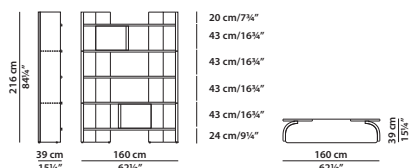

160 x 39 h216 cm – 62½ x 15¼ h84¼"

Libreria da parete. Elementi curvi rivestiti in pelle. Piedini regolabili.
Wall bookcase. Leather-covered curved elements. Adjustable feet.

160 x 75 h216 cm – 62½ x 29¼ h84¼"