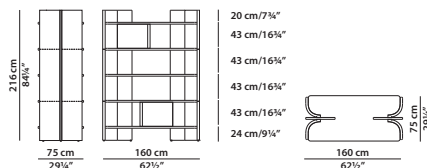

160 x 39 h216 cm – 62½ x 15¼ h84¼"

Libreria da parete. Elementi curvi rivestiti in pelle. Piedini regolabili.
Wall bookcase. Leather-covered curved elements. Adjustable feet.

160 x 75 h216 cm – 62½ x 29¼ h84¼"

Libreria freestanding. Elementi curvi rivestiti in pelle. Piedini regolabili.
Freestanding bookcase. Leather-covered curved elements. Adjustable feet.

227 x 90 h76 cm – 88½ x 35 h29¾"

Scrittoio. Gambe e frontali cassetti rivestiti in pelle. Cassetto segreto con chiave. Piedini regolabili.
Writing table. Leather-covered legs and drawers' front parts. Secret drawer with key. Adjustable feet.

150 x 50 h105 cm – 58½ x 19½ h41"

Mobile basso. Ante e spalle in legno multistrato rivestiti in pelle. Piedini regolabili.
Low cabinet. Plywood leather-covered doors and uprights. Adjustable feet.

220 x 50 h83 cm – 85¾ x 19½ h32¼"