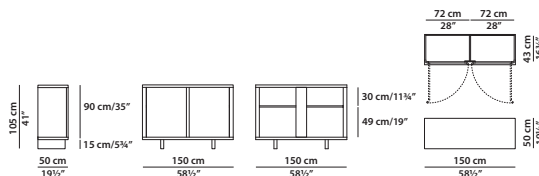

160 x 39 h216 cm – 62½ x 15¼ h84¼"

Libreria da parete. Elementi curvi rivestiti in pelle. Piedini regolabili.
Wall bookcase. Leather-covered curved elements. Adjustable feet.

160 x 75 h216 cm – 62½ x 29¼ h84¼"

Libreria freestanding. Elementi curvi rivestiti in pelle. Piedini regolabili.
Freestanding bookcase. Leather-covered curved elements. Adjustable feet.

227 x 90 h76 cm – 88½ x 35 h29¾"

Scrittoio. Gambe e frontali cassetti rivestiti in pelle. Cassetto segreto con chiave. Piedini regolabili.
Writing table. Leather-covered legs and drawers' front parts. Secret drawer with key. Adjustable feet.

150 x 50 h105 cm – 58½ x 19½ h41"

Mobile basso. Ante e spalle in legno multistrato rivestiti in pelle. Piedini regolabili.
Low cabinet. Plywood leather-covered doors and uprights. Adjustable feet.

220 x 50 h83 cm – 85¾ x 19½ h32¼"