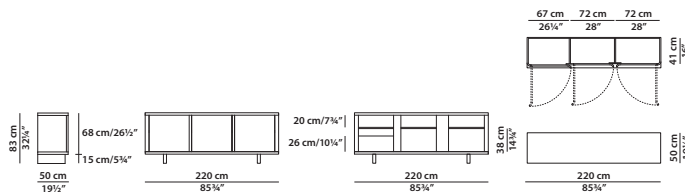

290 x 50 h83 cm – 113 x 19½ h32¼"

Mobile basso. Ante e spalle in legno multistrato rivestiti in pelle. Piedini regolabili.
Low cabinet. Plywood leather-covered doors and uprights. Adjustable feet.