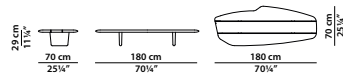

Wooden crate equipped with two sensors to check for any damage during transport for dining table only.

(Refer to "Important information").

FINITURE DISPONIBILI/AVAILABLE FINISHES

iroko naturale
natural iroko

iroko nero
black iroko

180 x 70 h29 cm – 70¼ x 25¼ h11¼"

Tavolino. Small table.

200 x 100 h29 cm – 78 x 39 h11¼"

Tavolino. Small table.

150 x 150 h76 cm – 58½ x 58½ h29¾"

Tavolo. Table.

250 x 100 h76 cm – 29½ x 39 h29¾"

Tavolo. Table.

300 x 100 h76 cm – 117 x 39 h29¾"

Tavolo. Table.