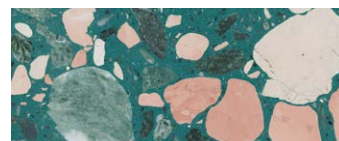

Palladiana green