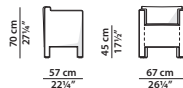

Leather upholstery: leather upholstery with sharp edge stitching.

Available in soft leathers only.

67 x 57 h70 cm - 26 $\frac{1}{4}$ x 22 $\frac{1}{4}$ h27 $\frac{1}{4}$ "

Sedia. Chair.

67 x 57 h70 cm - 26 $\frac{1}{4}$ x 22 $\frac{1}{4}$ h27 $\frac{1}{4}$ "