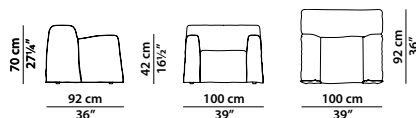

Upholstery: removable upholstery.

A protective cover can be purchased separately.

100 x 92 h70 cm – 39 x 36 h27¼"

Poltrona. Armchair.

180 x 92 h70 cm – 70¼ x 36 h27¼"

Divano. Sofa.