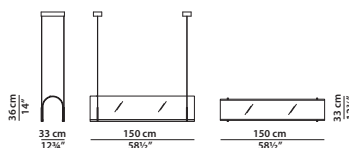

Dimmerazione: **1-10** alimentatore standard già compatibile. **DALI** con supplemento.

TAGLIO DI FASE con supplemento.

Dimming: **1-10** standard power supply already compatible.

DALI with surcharge.

PHASE CUT with surcharge.