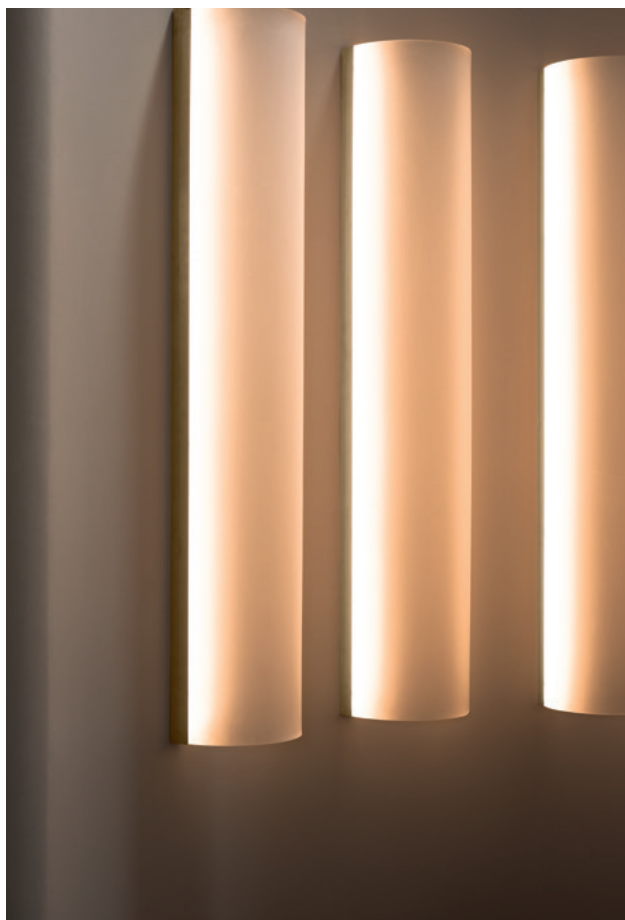

TUNNEL

FEDERICO PERI

TUNNEL

FEDERICO PERI

Modello: lampada con fonte luminosa a led. Modello che necessita di montaggio.

Struttura: paralume in metacrilato curvato stampato spessore 8 mm.

Decoro: profilati e dettagli in metallo ottonato satinato con vernice opaca.

Model: lamp with led light source. Article with assembly required.

Frame: 8 mm thick lampshade in printed curved methacrylate.

Decoration: profiles and details in satin brass-coated metal with matte varnish.

FINITURE DISPONIBILI/AVAILABLE FINISHES

Aubergine

Ice

Orange

Wood

14 x 12 h80 cm – 5½ x 4¾ h31¼"

Applique.

Striscia LED 2700K – 20 W/MT.