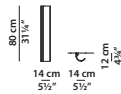

TUNNEL

FEDERICO PERI

Modello: lampada con fonte luminosa a led. Modello che necessita di montaggio.

Struttura: paralume in metacrilato curvato stampato spessore 8 mm.

Decoro: profilati e dettagli in metallo ottonato satinato con vernice opaca.

Model: lamp with led light source. Article with assembly required.

Frame: 8 mm thick lampshade in printed curved methacrylate.

Decoration: profiles and details in satin brass-coated metal with matte varnish.

FINITURE DISPONIBILI/AVAILABLE FINISHES

14 x 12 h80 cm – 5½ x 4¾ h31¼"

Applique.

Striscia LED 2700K – 20 W/MT.

Alimentatore 110/240 V – 24V. 1920 lumen.

2700K LED strip – 20W/MT.

110/240V – 24V power supply. 1920 lumens.

Dimmerazione: **1-10** alimentatore standard già compatibile. **DALI** con supplemento.

TAGLIO DI FASE con supplemento e alimentatore remoto.

Dimming: **1-10** standard power supply already compatible.

DALI with surcharge.

PHASE CUT with surcharge and remote power supply.

26 x 20 h150 cm – 10¼ x 7¾ h58½"

Applique.

Striscia LED 2700K – 20 W/MT.

Alimentatore 110/240 V – 24V. 3600 lumen.

2700K LED strip – 20W/MT.

110/240V – 24V power supply. 3600 lumens.

Dimmerazione: **1-10** alimentatore standard già compatibile. **DALI** con supplemento.

TAGLIO DI FASE con supplemento e alimentatore remoto.

Dimming: **1-10** standard power supply already compatible.

DALI with surcharge.

PHASE CUT with surcharge and remote power supply.

150 x 33 h36 cm – 58½ x 12¾ h14"

Sospensione. Hanging lamp.

Strip led inferiore 2700K – 14W/MT. Alimentatore

110/240V – 24V. 2250 lumen. Strip led superiore

che eccita metacrilato 2700K – 20W/MT. Alimentatore

110/240V – 24V. 3600 lumen.

2700K lower led-strip – 14W/MT. 110/240V – 24V power

supply. 2250 lumens. 2700K upper led-strip that energizes