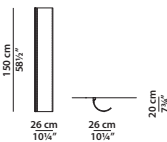

Dimmerazione: **1-10** alimentatore standard già compatibile. **DALI** con supplemento.

TAGLIO DI FASE con supplemento e alimentatore remoto.

Dimming: **1-10** standard power supply already compatible.

DALI with surcharge.

PHASE CUT with surcharge and remote power supply.

26 x 20 h150 cm – 10¼ x 7¾ h58½"

Applique.

Striscia LED 2700K – 20 W/MT.

Alimentatore 110/240 V – 24V. 3600 lumen.

2700K LED strip – 20W/MT.

110/240V – 24V power supply. 3600 lumens.

Dimmerazione: **1-10** alimentatore standard già compatibile. **DALI** con supplemento.

TAGLIO DI FASE con supplemento e alimentatore remoto.

Dimming: **1-10** standard power supply already compatible.

DALI with surcharge.

PHASE CUT with surcharge and remote power supply.

150 x 33 h36 cm – 58½ x 12¾ h14"

Sospensione. Hanging lamp.

Strip led inferiore 2700K – 14W/MT. Alimentatore

110/240V – 24V. 2250 lumen. Strip led superiore

che eccita metacrilato 2700K – 20W/MT. Alimentatore

110/240V – 24V. 3600 lumen.

2700K lower led-strip – 14W/MT. 110/240V – 24V power

supply. 2250 lumens. 2700K upper led-strip that energizes

methacrylate – 20W/MT. 110/240V – 24V power supply.

3600 lumens.