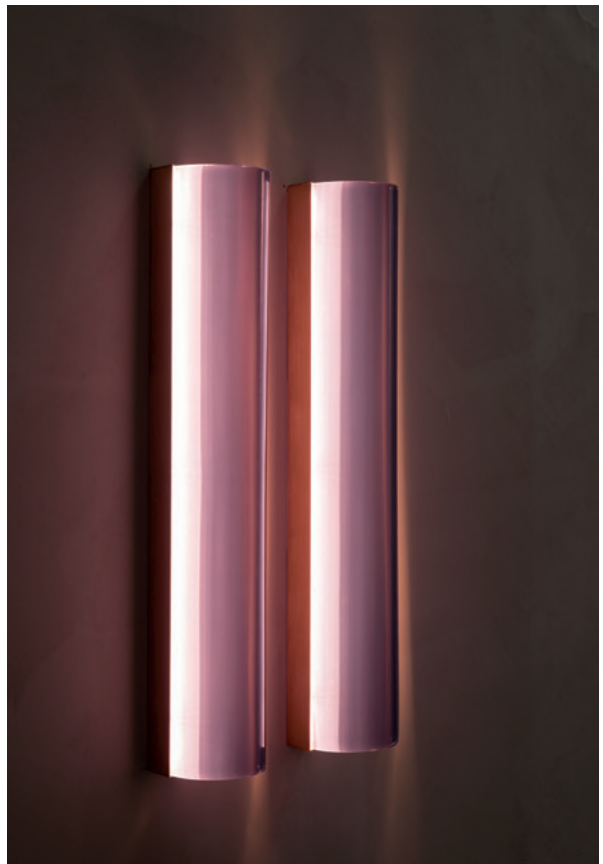

TUNNEL

FEDERICO PERI

TUNNEL

FEDERICO PERI

Modello: lampada con fonte luminosa a led. Modello che necessita di montaggio.

Struttura: paralume in metacrilato curvato stampato spessore 8 mm.

Decoro: profilati e dettagli in metallo ottonato satinato con vernice opaca.

Model: lamp with led light source. Article with assembly required.

Frame: 8 mm thick lampshade in printed curved methacrylate.

Decoration: profiles and details in satin brass-coated metal with matte varnish.

FINITURE DISPONIBILI/AVAILABLE FINISHES

Aubergine

Ice

Orange

Wood

14 x 12 h80 cm – 5½ x 4¾ h31¼"

Applique.

Striscia LED 2700K – 20 W/MT.